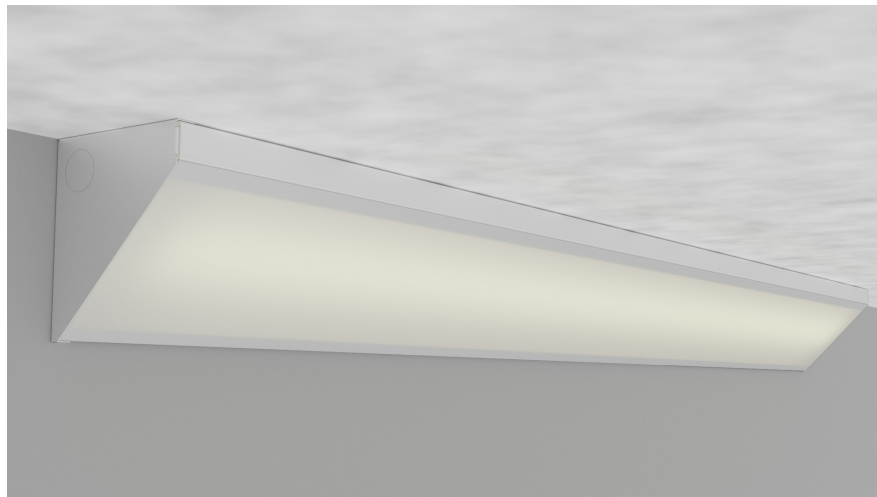

GN45

LED
FIXTURE / RETROFIT KIT
LINEAR SUSPENDED FIXTURE

ORDERING INFORMATION

STYLE	SIZE	LIGHT ENGINE			COLOR TEMP	OPTIONS	OPTIONS (CONTINUED)							
F FIXTURE	14GN 1' x 4'	1' X 4'	1' X 6'	1' X 8'	35 3500K	FR FROSTED LENS (STANDARD OPTION)	SD STEP DIMMING (BI LEVEL OR TRI LEVEL)							
	16GN 1' x 6'	F4X2 12W 1661 LUMENS	F4X8 18W 2492 LUMENS	F4L4 24W 3322 LUMENS	40 4000K			45 ANGELED FIXTURE	LVD120 / 277 120V / 277V LINE VOLTAGE DIMMING					
	18GN 1' x 8'	F4X8 18W 2412 LUMENS	F4L7 27W 3617 LUMENS	F4N6 36W 4823 LUMENS	50 5000K					D PREWIRED FOR 0-10V DIMMING	EM EMERGENCY BACKUP INCLUDED (6W STANDARD)			
	1' x 2'	F4L4 24W 3155 LUMENS	F4N6 36W 4733 LUMENS	F4M8 48W 6311 LUMENS	2765* 2700K - 6500K (ADJUSTABLE)							RGBW COLOR CHANGING WITH VARIOUS CONTROL OPTIONS AVAILABLE		
	OPTIONS AVAILABLE	F4L8 28W 3629 LUMENS	F4M2 42W 5443 LUMENS	F4H6 56W 7257 LUMENS										
		F4N2 32W 4093 LUMENS	F4M8 48W 6139 LUMENS	F4V4 64W 8185 LUMENS										
		F4N5 35W 4439 LUMENS	F4H2 53W 6658 LUMENS	F4Y0 70W 8878 LUMENS										
		F4M0 40W 4987 LUMENS	F4V0 60W 7481 LUMENS	F4Z0 80W 9974 LUMENS										
		F4M4 43W 5275 LUMENS	F4V6 64W 7913 LUMENS	F4Z8 86W 10550 LUMENS										

CUSTOM OPTIONS

* 2765 is only for color select options using a compatible control system

ADDITIONAL GRAPHICS

USA DESIGNED • USA MANUFACTURED • USA ASSEMBLED
ENERGY SOLUTIONS INTERNATIONAL • WEST ST PAUL, MN • WWW.ESILIGHTING.COM • (651) 268 - 6060