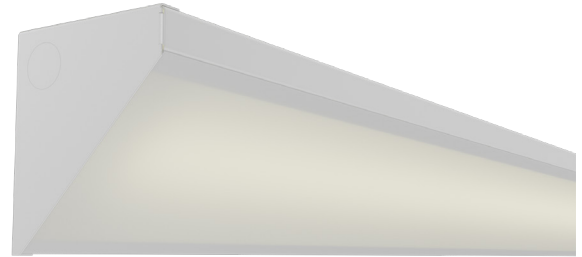

GN₄₅ LED FIXTURE LINEAR ANGELED FIXTURE

FOR USE IN AMBIENT AND GENERAL LIGHTING APPLICATIONS

PROJECT
TYPE
PART NUMBER

FEATURES

- Low profile fixture with a simple and clean aesthetic
- Diverse controls compatibilities provide ease of mind in usability
- Ideal for surface mounting between walls and ceilings with pre punched holes for either surface
- End to end illumination using a dependable light engine with an L70 of greater than 150,000 hours
- Wide variety of lumen packages available
- 80 CRI standard and 90 CRI options available
- Color Tuning and RGBW available with correlating controls packages

SPECIFICATIONS

CONSTRUCTION

Pre painted white steel utilizing screw fasteners for gear tray connection
White acrylic end caps

MOUNTING & INSTALLATION

Surface mount only through wall or ceiling
Installation kits available for various ceiling styles