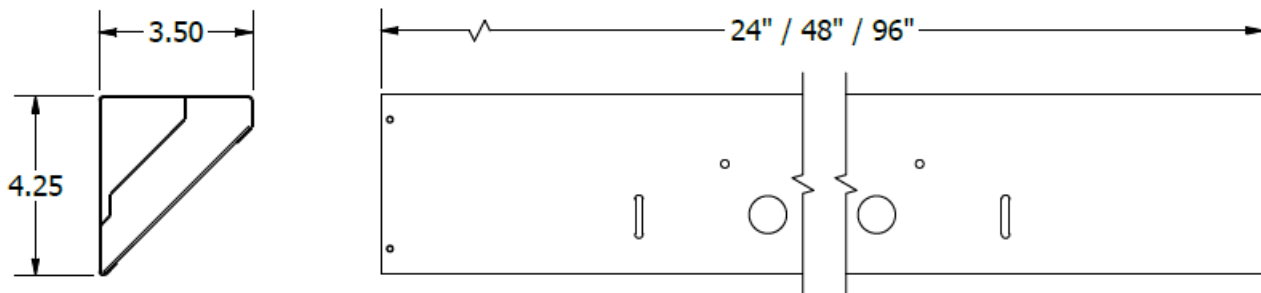

DIMENSIONAL INFORMATION

USA DESIGNED • USA MANUFACTURED • USA ASSEMBLED
ENERGY SOLUTIONS INTERNATIONAL • WEST ST PAUL, MN • WWW.ESILIGHTING.COM • (651) 268 - 6060